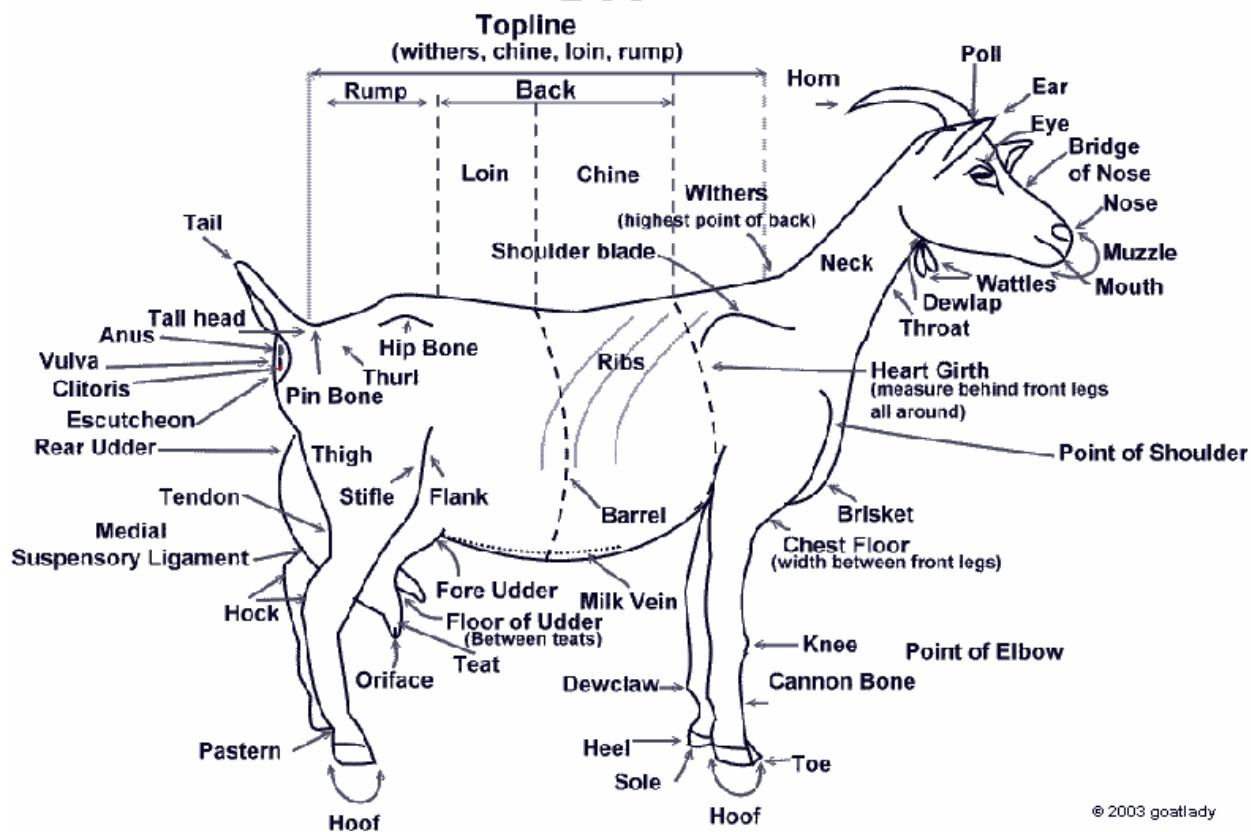

Basic Goat Body Parts Doe

This is an excellent diagram of most of the goat body parts, Showing both meat and dairy parts as well as general body parts- Knowing the basic Goat Body will help you to determine what has gone wrong in situations where your goat may be injured or have some disorder in the body- It will also help you to explain to other goat owners (or your Vet) so that you may get the needed help when time is of the essence.

GOAT BODY PART QUIZ! <http://www.proprofs.com/quiz-school/story.php?title=adga-junior-doe-scorecard>